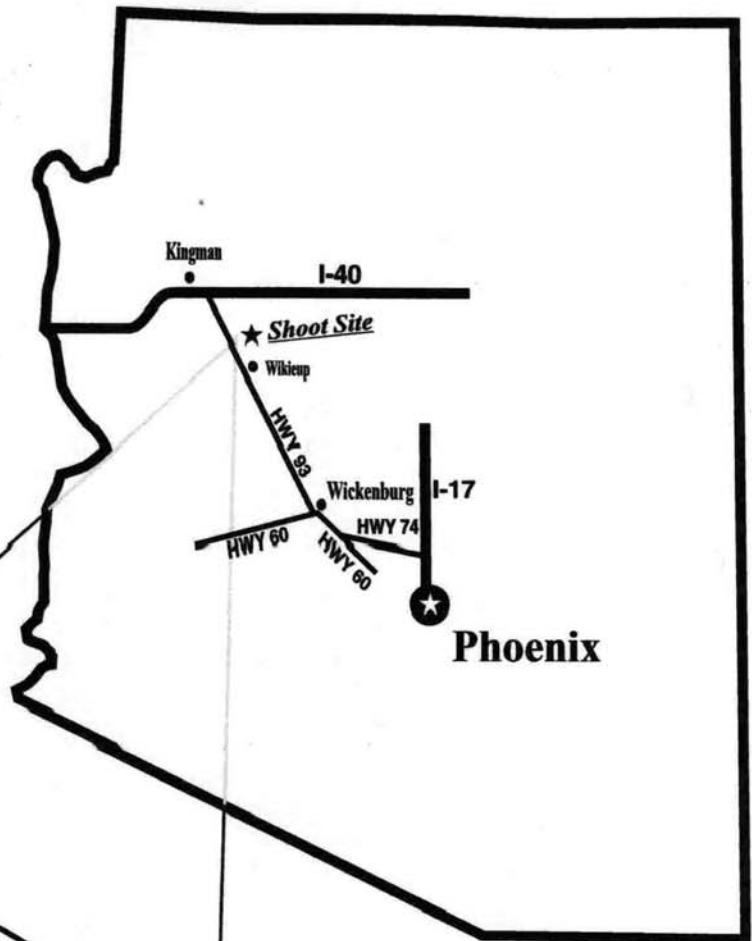

From Phoenix,
 North on I-17 to HWY 74
 (9.1 miles north of 101)
 Go west on 74 to HWY 60
 (30.8 miles)
 Turn Right on HWY 60 to Wickenburg
 Go to HWY 93
 (10 miles)
 Turn Right (north) on HWY 93
 Go through Wikieup (75 miles)
 and go north of Wikieup on HWY 93
 to mile marker 111
 The Shoot site turnoff is about a
 half a mile past mile marker 111
 on the right side of the road

Signs will be placed along the route from the HWY 93 turnoff to the shoot site

The dirt road to the shoot site is accessible to most vehicles. For larger vehicle info call.

Detailed Map of Shoot Site Area