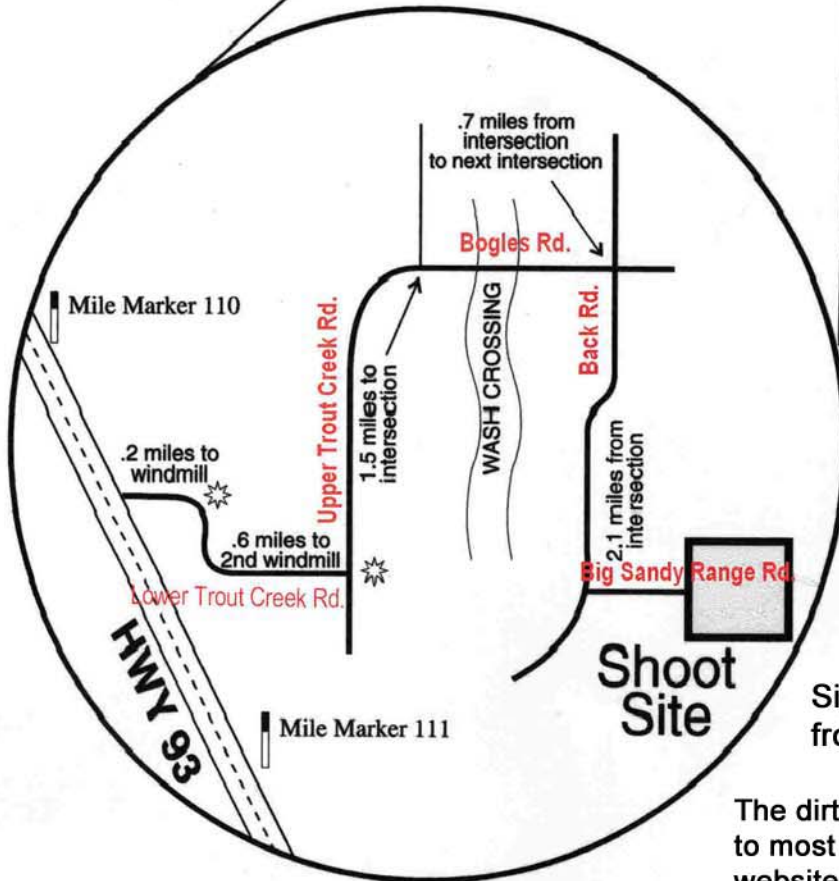

From Phoenix,  
 North on I-17 to HWY 74  
 (9.1 miles north of 101)  
 Go west on 74 to HWY 60  
 (30.8 miles)  
 Turn Right on HWY 60 to Wickenburg  
 Go to HWY 93  
 (10 miles)  
 Turn Right (north) on HWY 93  
 Go through Wikieup (75 miles)  
 and go north of Wikieup on HWY 93  
 to mile marker 111  
 The Shoot site turnoff is about a  
 half a mile past mile marker 111  
 on the right side of the road

Signs will be placed along the route from the HWY 93 turnoff to the shoot

The dirt road to the shoot site is accessible to most vehicles. For larger vehicle info check website or call number on home page

## Detailed Map of Shoot Site Area

Before heading to the shoot check our website for current road conditions. [www.mgshooters.com](http://www.mgshooters.com)