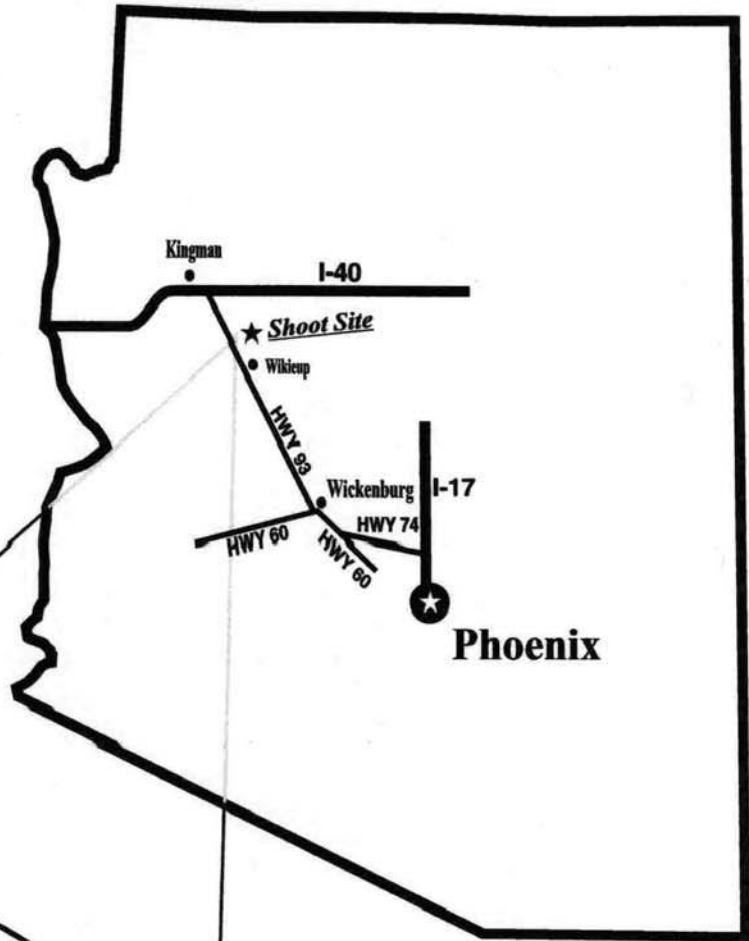

From Phoenix,  
 North on I-17 to HWY 74  
 (9.1 miles north of 101)  
 Go west on 74 to HWY 60  
 (30.8 miles)  
 Turn Right on HWY 60 to Wickenburg  
 Go to HWY 93  
 (10 miles)  
 Turn Right (north) on HWY 93  
 Go through Wikieup (75 miles)  
 and go north of Wikieup on HWY 93  
 to mile marker 111  
 The Shoot site turnoff is about a  
 half a mile past mile marker 111  
 on the right side of the road

Signs will be placed along the route from the HWY 93 turnoff to the shoot

The dirt road to the shoot site is accessible to most vehicles. For larger vehicle info check website or call number on home page