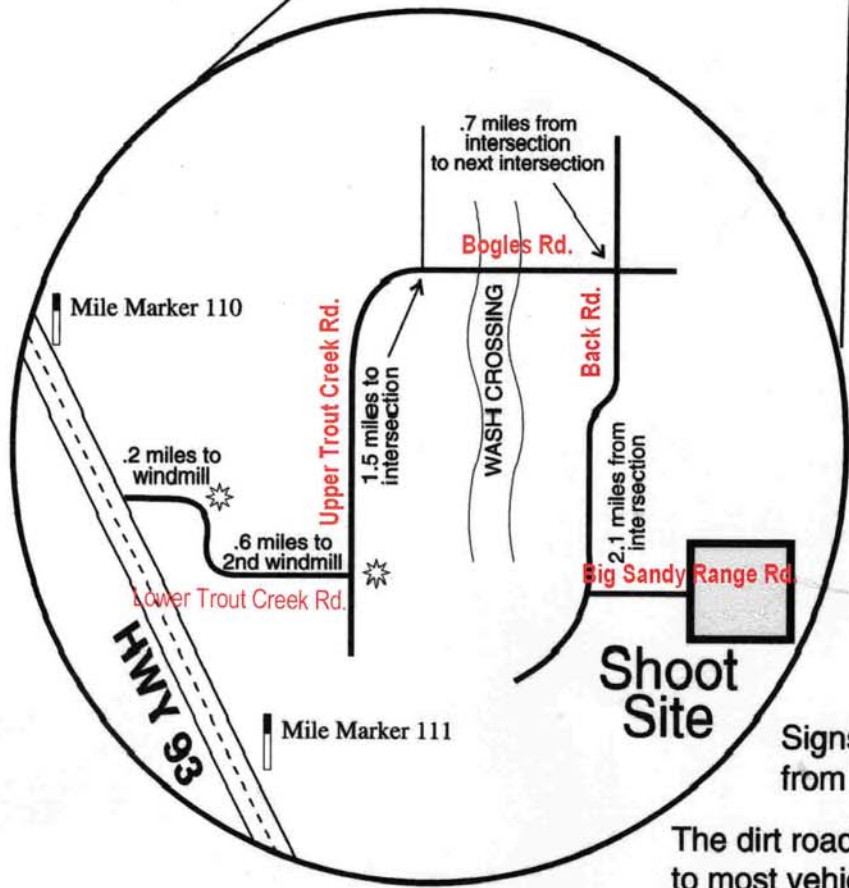

From Phoenix,
 North on I-17 to HWY 74
 (9.1 miles north of 101)
 Go west on 74 to HWY 60
 (30.8 miles)
 Turn Right on HWY 60 to Wickenburg
 Go to HWY 93
 (10 miles)
 Turn Right (north) on HWY 93
 Go through Wikieup (75 miles)
 and go north of Wikieup on HWY 93
 to mile marker 111
 The Shoot site turnoff is about a
 half a mile past mile marker 111
 on the right side of the road

Signs will be placed along the route from the HWY 93 turnoff to the shoot site

The dirt road to the shoot site is accessible to most vehicles. For larger vehicle info call.

Detailed Map of Shoot Site Area